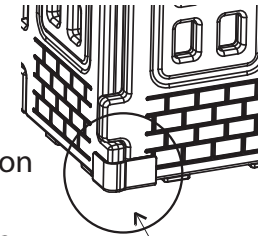

INSTRUCTIONS

ITEM NO.: #398

Thank you for choosing Dream On Me and congratulations on joining The DOM Family, a family that has been transforming lives for 30 years! We appreciate your feedback and wish you the very best in the coming years with your new addition. If you have any questions or concerns please don't hesitate to reach out and a trusted DOM representative will assist you. Thank you again for entrusting us to supply you with the safest, functional and affordable baby products and accessories. Feel free to follow us on Facebook and Instagram for further opportunities and offers.

FEATURES

- Baby playpen is assembled with the special plug in connector.
- You can assemble the playpen shape as you like by adding or removing the playpen panels.
- Fun toys on the game panel.

PARTS LIST

Please check to make sure that all of the following parts listed are included in the box when opened. If there are any missing parts, please contact Dream On Me before using the product.

ASSEMBLE WAY

On one side of each panel, there are 2 pegs (1 upper and 1 lower) and on the other side there are 2 holes (1 upper and 1 lower). Line up the upper peg with the upper hole and the lower peg with the lower hole, and insert both pegs in at the same time. Repeat with each panel as required.

NOTICE There are four angles of the playpen connector: 180°, 150°, 120°, 90°.

NOTICE Watch your fingers when assembling the playpen

Press the button to right to open the door.

WHEN OPENING THE DOOR

WHEN CLOSING THE DOOR

Game panel+door panel+small panels
(you can assemble the shape of the playpen as you like)

WARNING

The connector MUST be installed at the 4 bottom corners to avoid shear and compression risk while using in rectangle shape.

Please install the connector as shown in the image to the right.

Connector