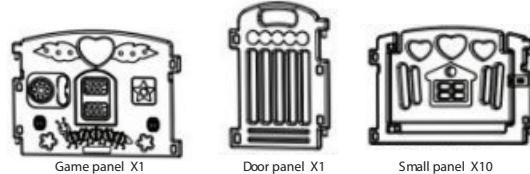

INSTRUCTIONS

ITEM NO.: #398

Thank you for choosing Dream On Me and congratulations on joining The DOM Family, a family that has been transforming lives for 30 years! We appreciate your feedback and wish you the very best in the coming years with your new addition. If you have any questions or concerns please don't hesitate to reach out and a trusted DOM representative will assist you. Thank you again for entrusting us to supply you with the safest, functional and affordable baby products and accessories. Feel free to follow us on Facebook and Instagram for further opportunities and offers.

FEATURES

- Baby playpen is assembled with the special plug in connector.
- You can assemble the playpen shape as you like by adding or removing the playpen panels.
- Fun toys on the game panel.

PARTS LIST

Please check to make sure that all of the following parts listed are included in the box when opened. If there are any missing parts, please contact Dream On Me before using the product.