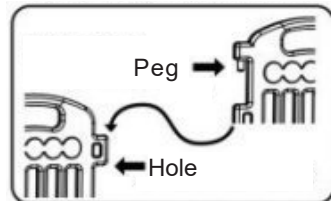

ASSEMBLE WAY

On one side of each panel, there are 2 pegs (1 upper and 1 lower) and on the other side there are 2 holes (1 upper and 1 lower). Line up the upper peg with the upper hole and the lower peg with the lower hole, and insert both pegs in at the same time. Repeat with each panel as required.

NOTICE There are four angles of the playpen connector: 180°, 150°, 120°, 90°.

NOTICE Watch your fingers when assembling the playpen