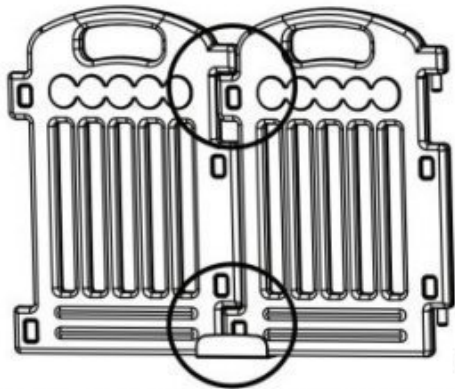

ASSEMBLE WAY

On one side of each panel, there are 2 pegs (1 upper and 1 lower) and on the other side there are 2 holes (1 upper and 1 lower). Line up the upper peg with the upper hole and the lower peg with the lower hole, and insert both pegs in at the same time. Repeat with each panel as required.

NOTICE There are four angles of the playpen connector: 180°, 150°, 120°, 90°.

NOTICE Watch your fingers when assembling the playpen