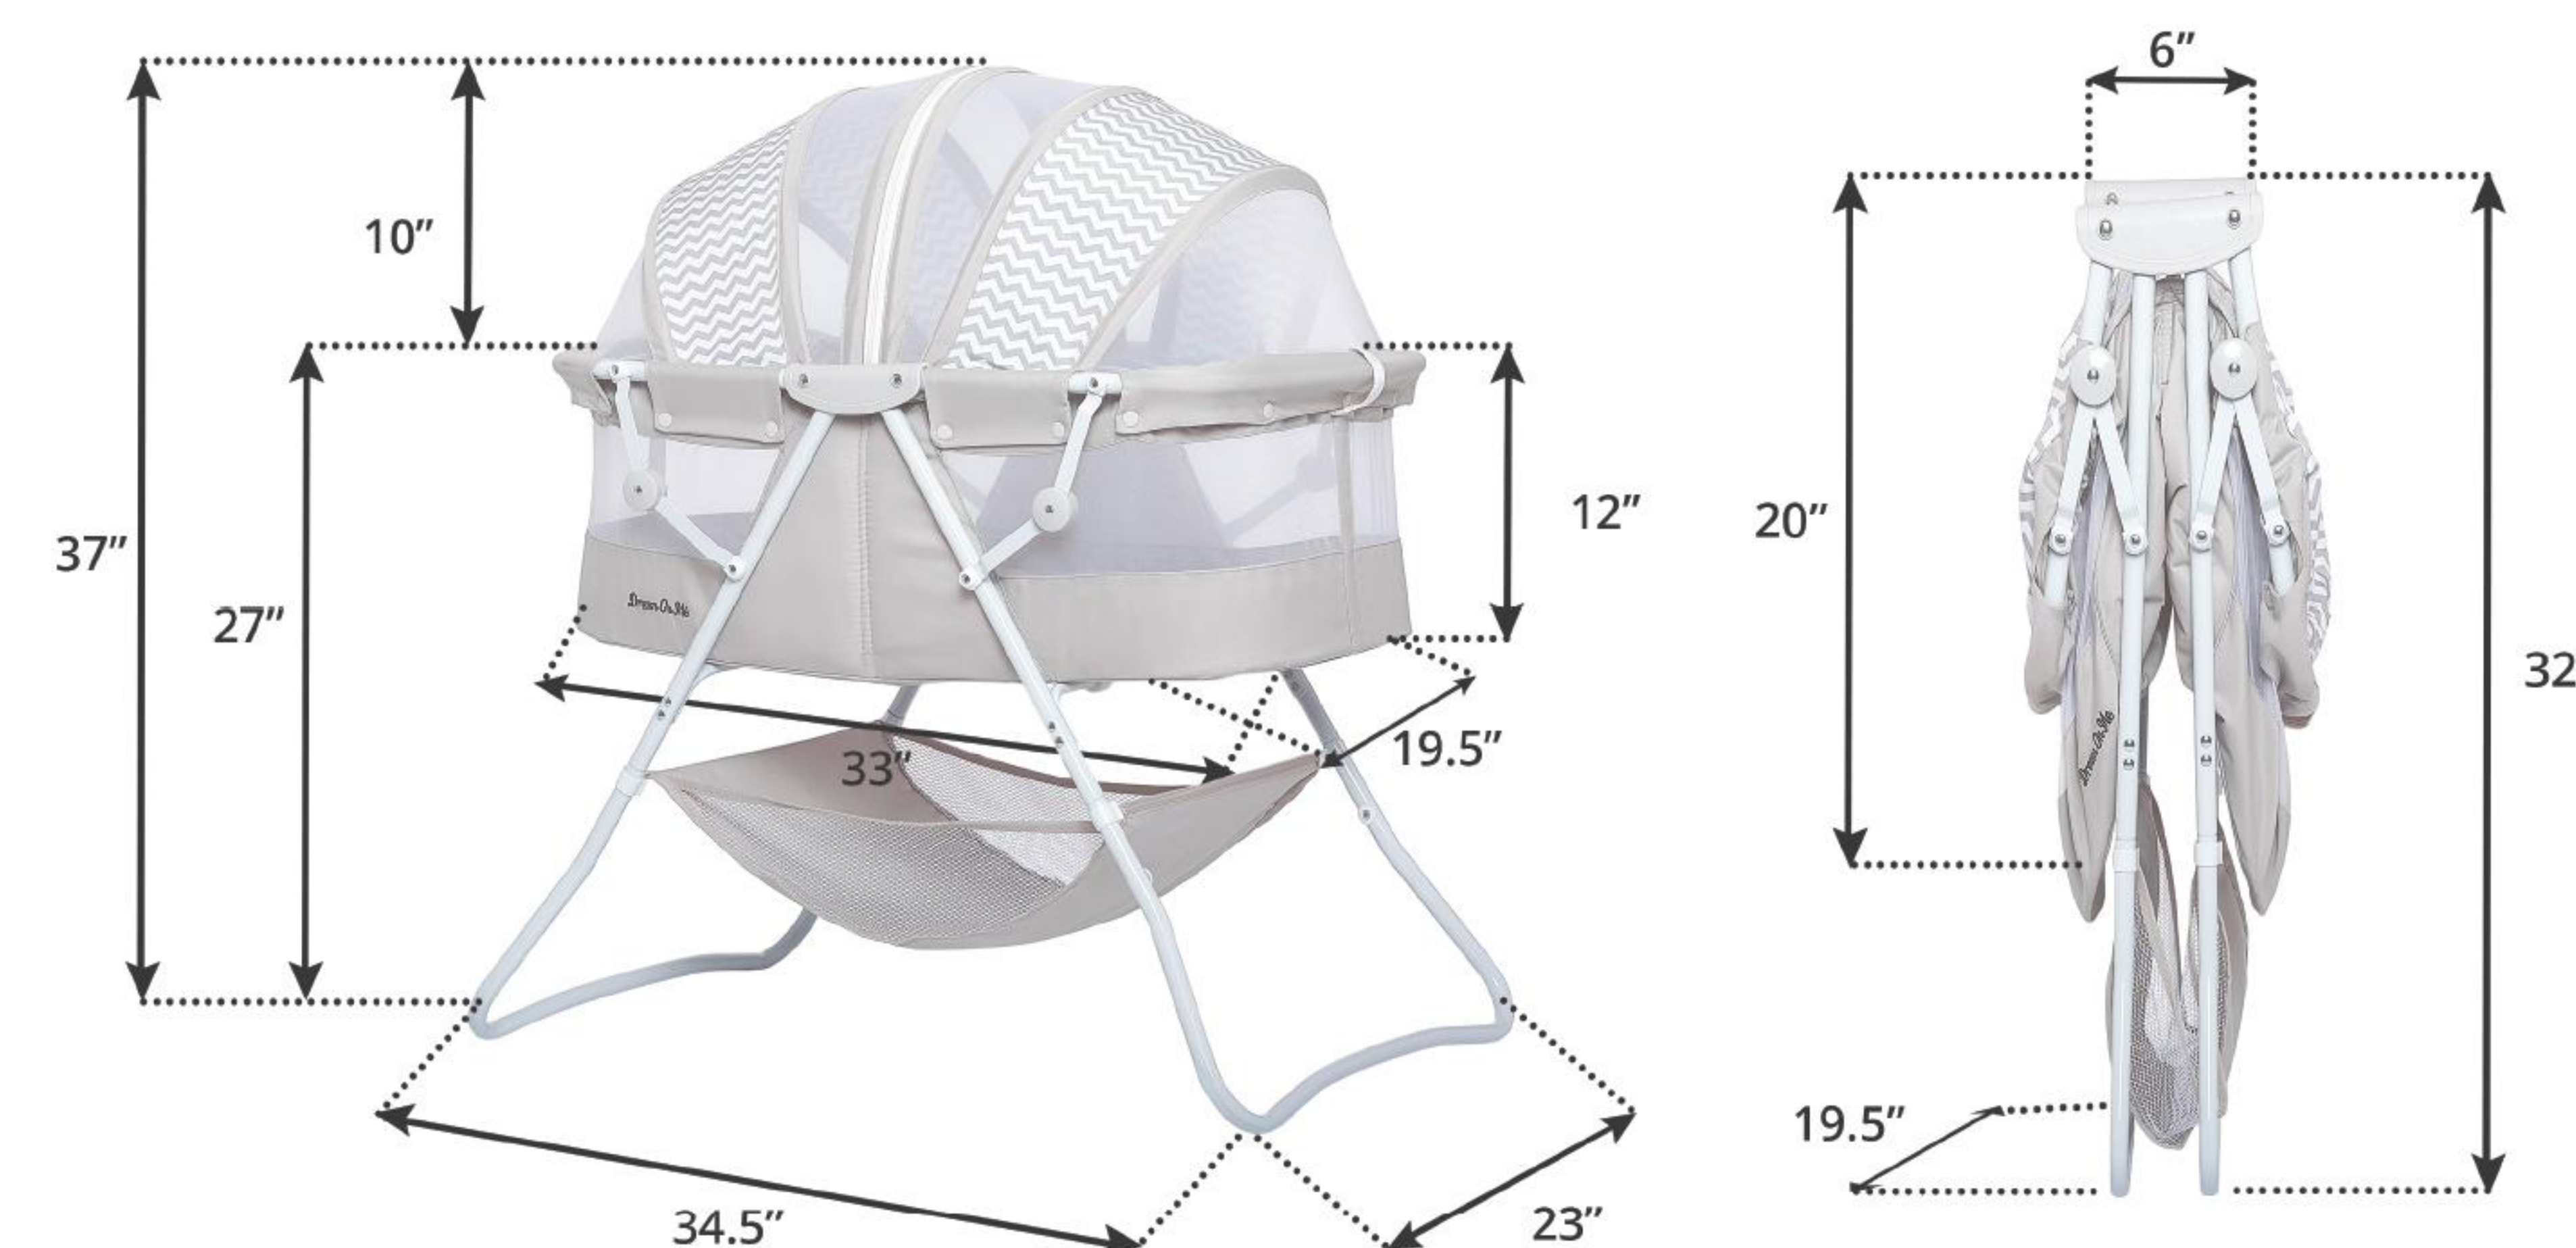

Karley Bassinet

Lightweight, stylish, and spacious- the Karley Bassinet is every new parents' dream come true! One of its standout features is its portability. Weighing 12.4 lbs, it comes with a no-tool assembly & a lightweight aluminum frame, which allows you to move it from room to room. Thanks to a quick-folding mechanism, you can carry it outdoors without any hassle and use it there as well! You'll never be short of space with the Karley Bassinet. It is spacious and airy and comes with an adjustable double canopy that keeps nasty bugs and curious pets at bay. Your baby's essentials are never far away thanks to the attached large storage bag. It comes in nine beautiful finishes to blend in with any nursery theme. It is made of easy-to-clean soft and safe polyester foam fabric. It comes with a dual-sided 1-inch thick mattress pad as recommended by the ASTM/CPSC. Mattress pad dimensions are 30Lx15Wx1H inches. The bassinet dimensions are 33Lx19.5Wx37H. The height with the canopy is 37 inches, height without is 27. Recommended for newborns up to 25 lbs.

Available Colors

Aqua

Black

Blue and Grey

Cool Grey

Grey

Grey and Pink

Light Blue