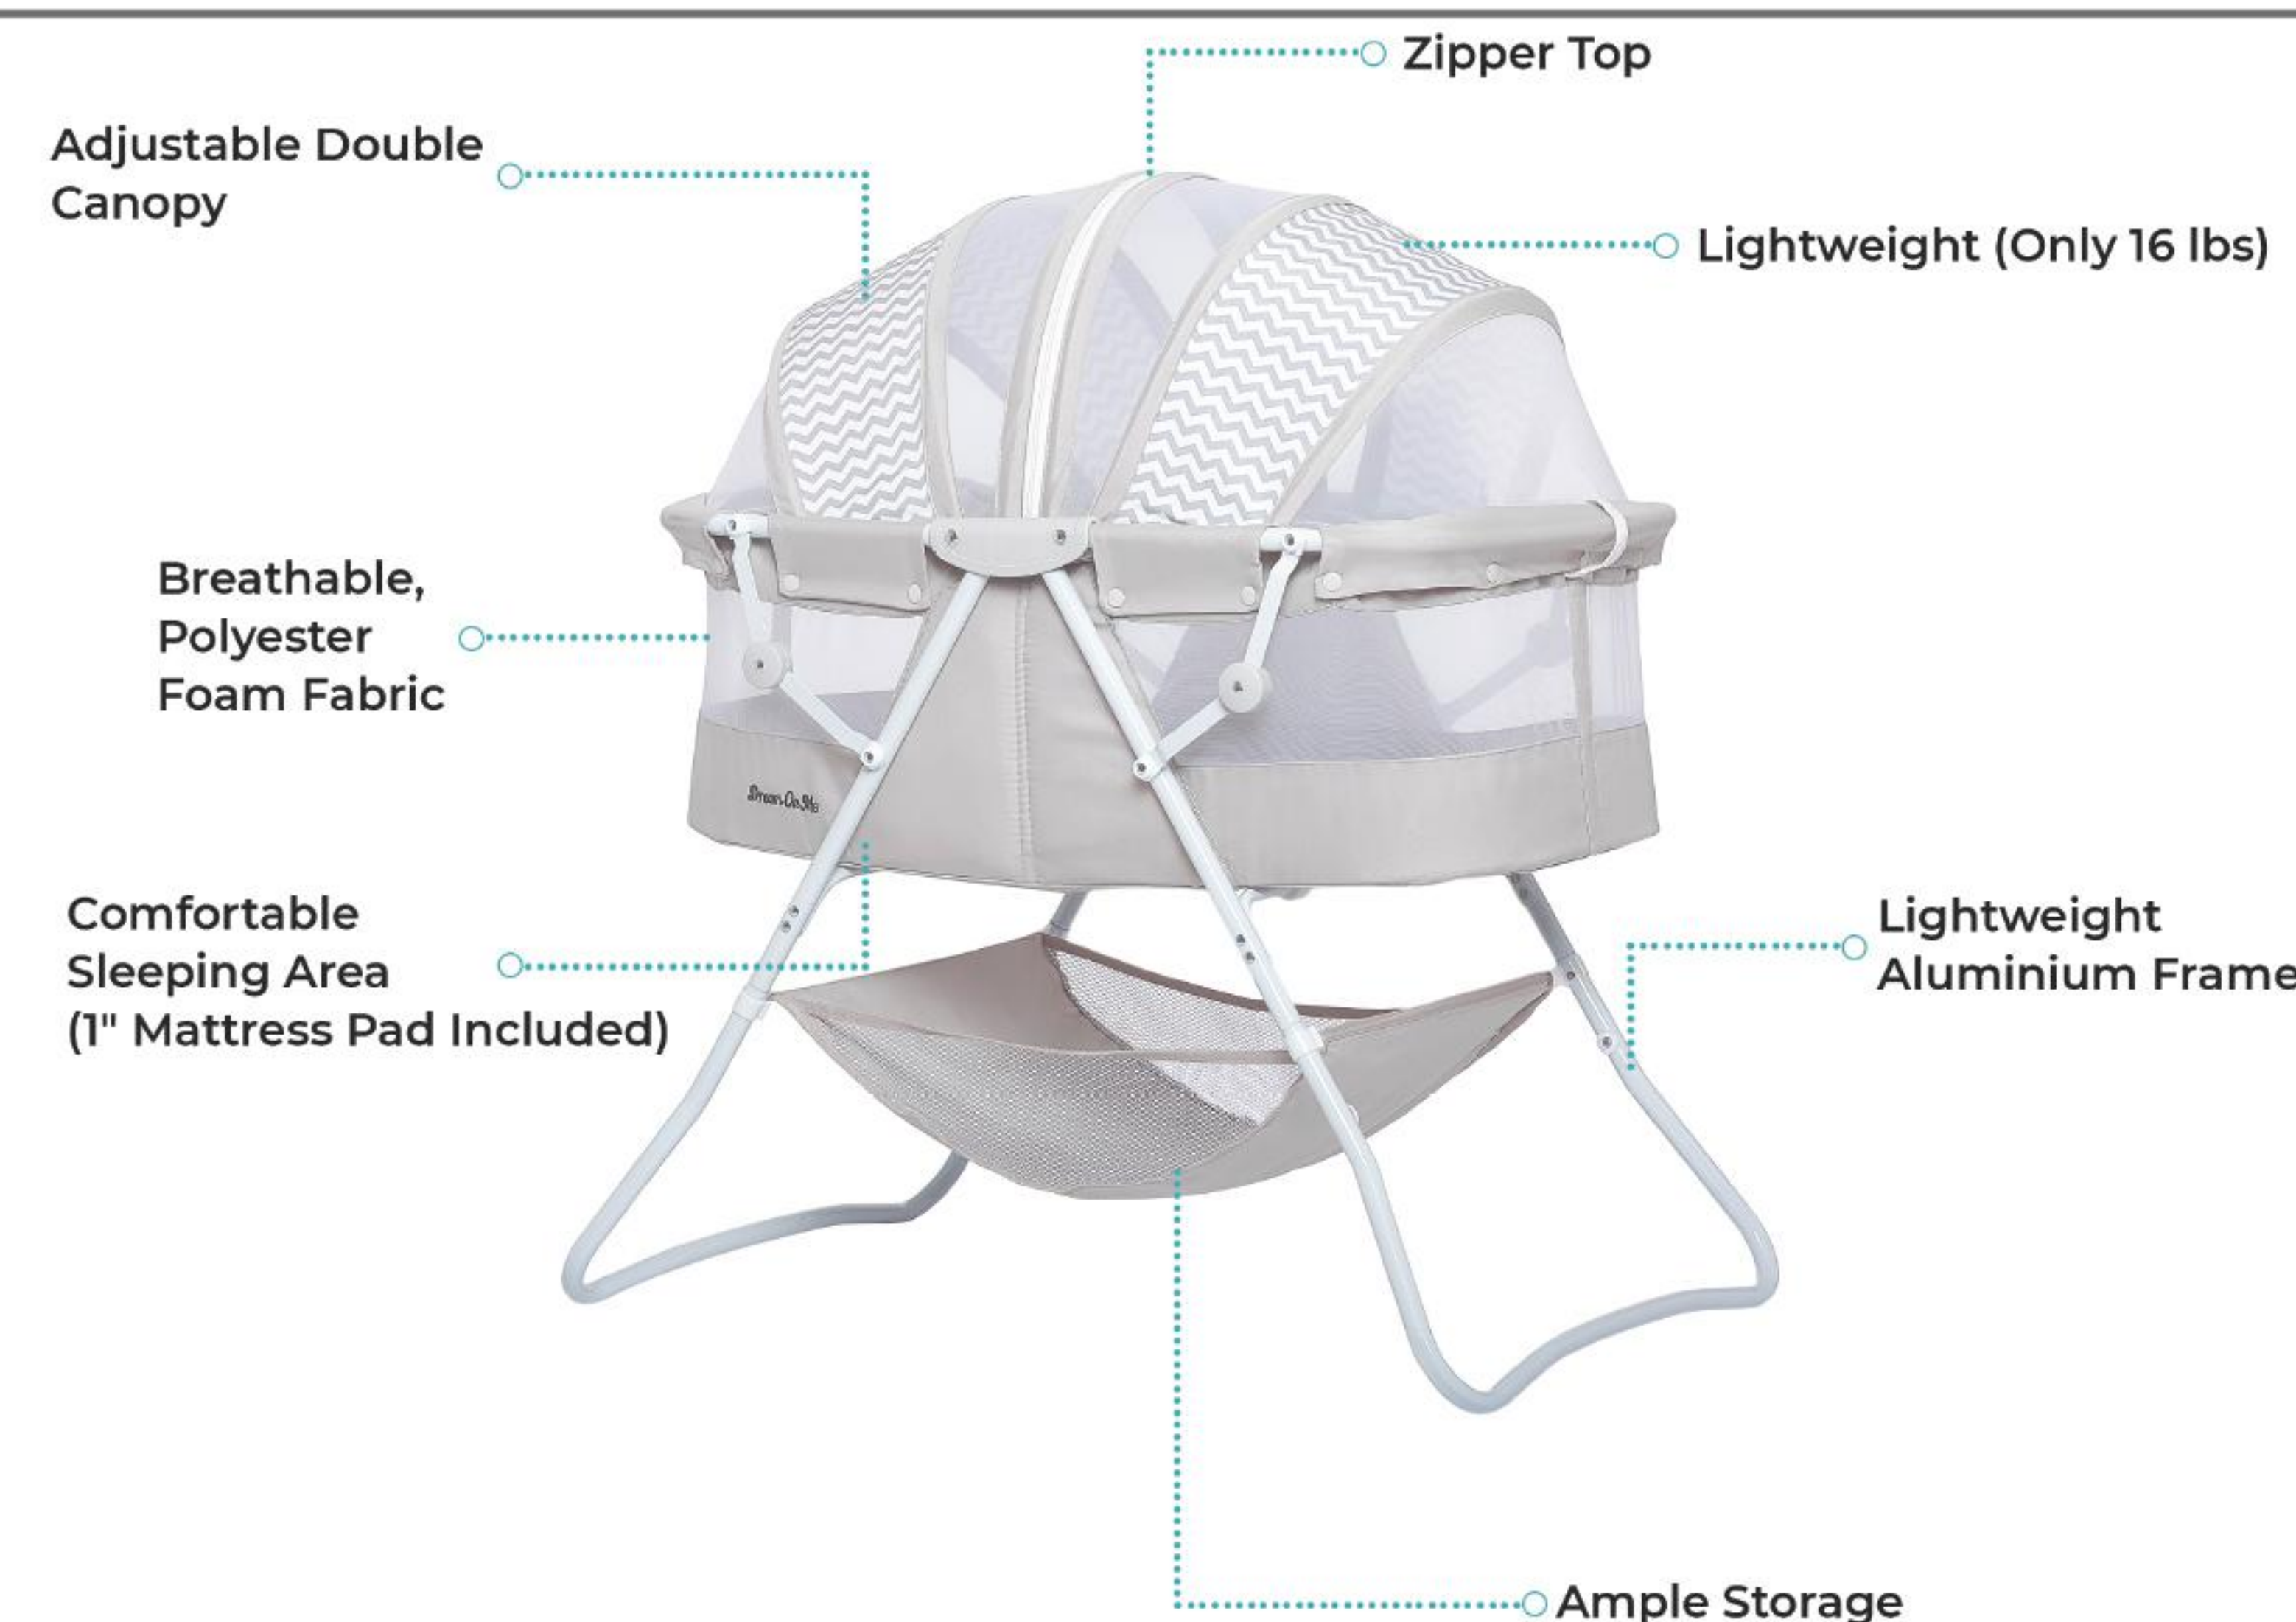

Karley Bassinet

Lightweight, stylish, and spacious- the Karley Bassinet is every new parents' dream come true! One of its standout features is its portability. Weighing 12.4 lbs, it comes with a no-tool assembly & a lightweight aluminum frame, which allows you to move it from room to room. Thanks to a quick-folding mechanism, you can carry it outdoors without any hassle and use it there as well! You'll never be short of space with the Karley Bassinet. It is spacious and airy and comes with an adjustable double canopy that keeps nasty bugs and curious pets at bay. Your baby's essentials are never far away thanks to the attached large storage bag. It comes in nine beautiful finishes to blend in with any nursery theme. It is made of easy-to-clean soft and safe polyester foam fabric. It comes with a dual-sided 1-inch thick mattress pad as recommended by the ASTM/CPSC. Mattress pad dimensions are 30Lx15Wx1H inches. The bassinet dimensions are 33Lx19.5Wx37H. The height with the canopy is 37 inches, height without is 27. Recommended for newborns up to 25 lbs.

Available Colors

Aqua

Black

Blue and Grey

Cool Grey

Grey

Grey and Pink

Light Blue

Periwinkle

Pink

Rose