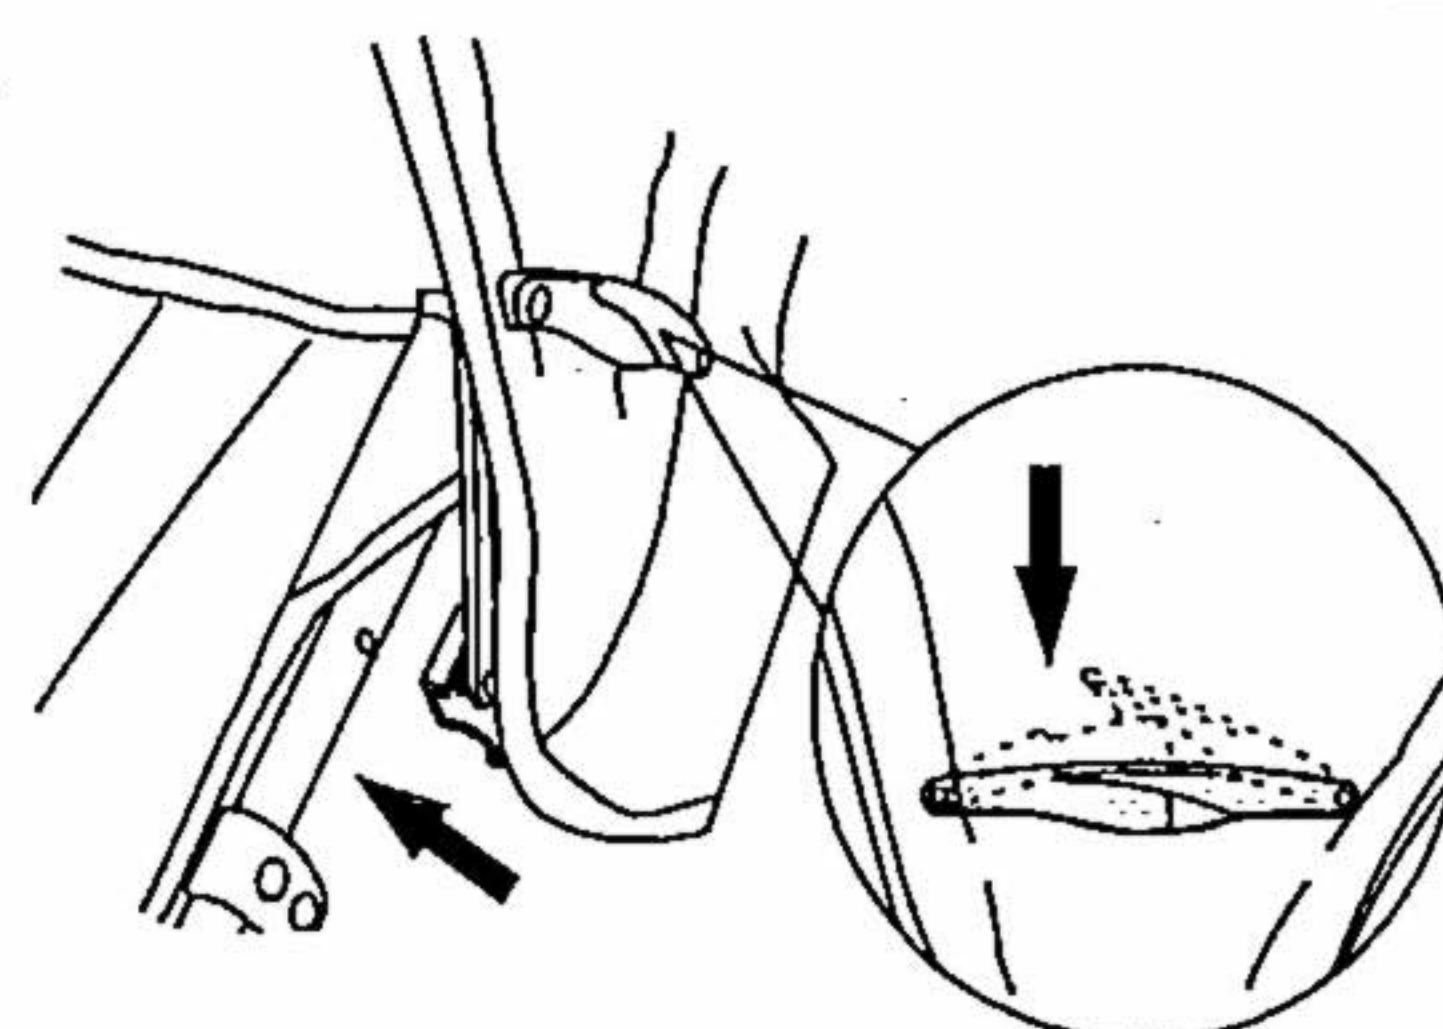

1. Release the hook, hold the handle and pull upwards.

2. Press the button down, open the stroller.

3. Insert 2 sets of front wheels and make stable. When the wheel fork is upturned, it can be run in one direction otherwise, it can be run around.

4. Place the canopy clip-joint on the marked position and push down to make the nipple enter the hole.

5. Step on the brake of the back wheels and lock the stroller.

6. To fit harness:
A Insert both fasteners securely into clasp.
B Adjust strap lengths by sliding buckles. Belt and harness should be snug.
 To release harness:
C Squeeze fastener prongs and pull apart.

7. (1) Use the thumb to press the top plastic piece.
 (2) Use the forefinger to withstand plastic piece on the below and use two fingers to adjust it.
 First: Sit. Second: half-lie Third: Lie

8. Press the button let kids put their feet.

9. Put ① down & press ② up at the same time to close the stroller.

10. Draw up the handle bar, it can be foldable and fold the hook.

Dream On Me, Inc.
 1532 S Washington Ave
 Piscataway Township
 NJ 08854
 TEL: 732-752-7220
 Customer Care: +1 (732) 366-1788
Model #448