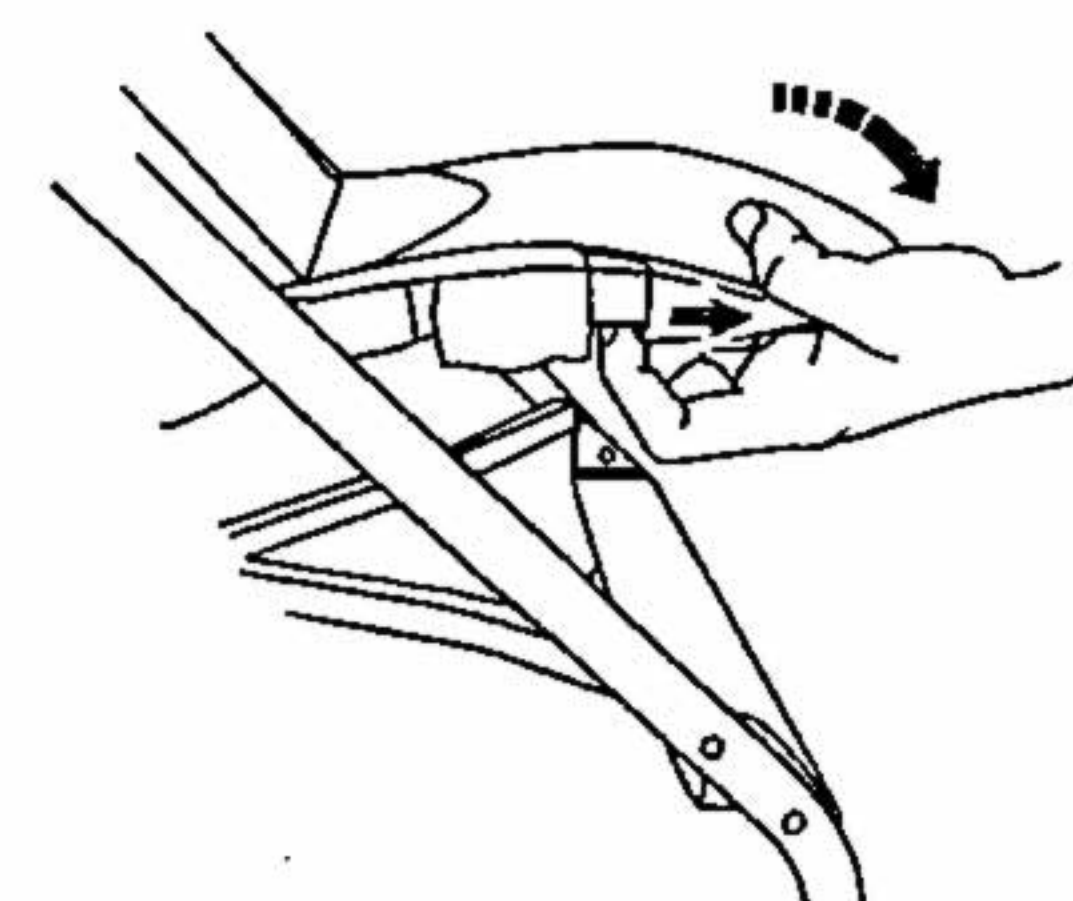

1. Release the hook, hold the handle and pull upwards.

2. Press the button down, open the stroller.

3. Insert 2 sets of front wheels and make stable. When the wheel fork is upturned, it can be run in one direction otherwise, it can be run around.

4. Place the canopy clip-joint on the marked position and push down to make the nipple enter the hole.

5. Step on the brake of the back wheels and lock the stroller.

6. To fit harness:
A Insert both fasteners securely into clasp.
B Adjust strap lengths by sliding buckles. Belt and harness should be snug.
 To release harness:
C Squeeze fastener prongs and pull apart.

7. (1) Use the thumb to press the top plastic piece.
 (2) Use the forefinger to withstand plastic piece on the below and use two fingers to adjust it.
 First: Sit. Second: half-lie Third: Lie

8. Press the button let kids put their feet.