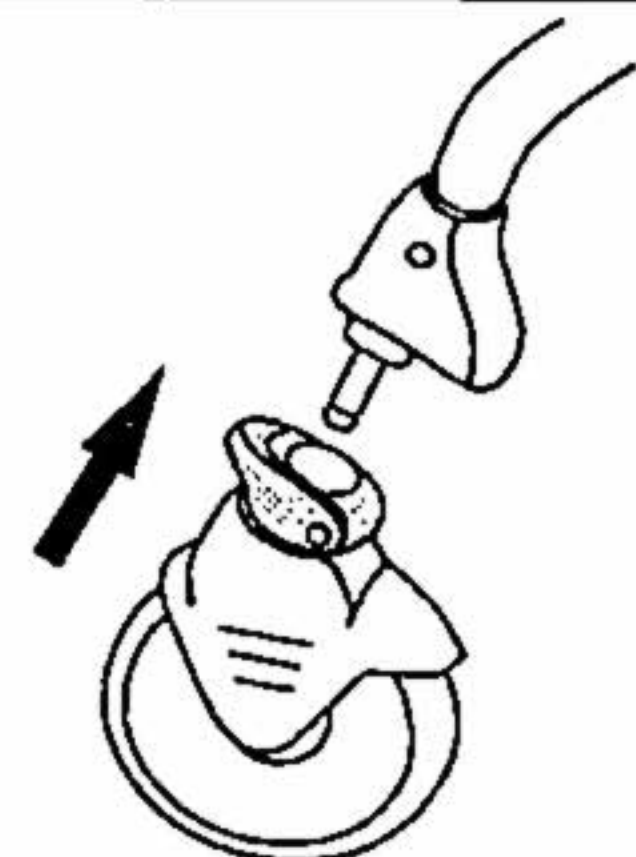

1. Release the hook, hold the handle and pull upwards.

2. Press the button down, open the stroller.

3. Insert 2 sets of front wheels and make stable. When the wheel fork is upturned, it can be run in one direction otherwise, it can be run around.

4. Place the canopy clip-joint on the marked position and push down to make the nipple enter the hole.

5. Step on the brake of the back wheels and lock the stroller.

6. To fit harness:
A Insert both fasteners securely into clasp.
B Adjust strap lengths by sliding buckles. Belt and harness should be snug.
 To release harness:
C Squeeze fastener prongs and pull apart.

7. (1) Use the thumb to press the top plastic piece.
 (2) Use the forefinger to withstand plastic piece on the below and use two fingers to adjust it.
 First: Sit. Second: half-lie Third: Lie

8. Press the button let kids put their feet.