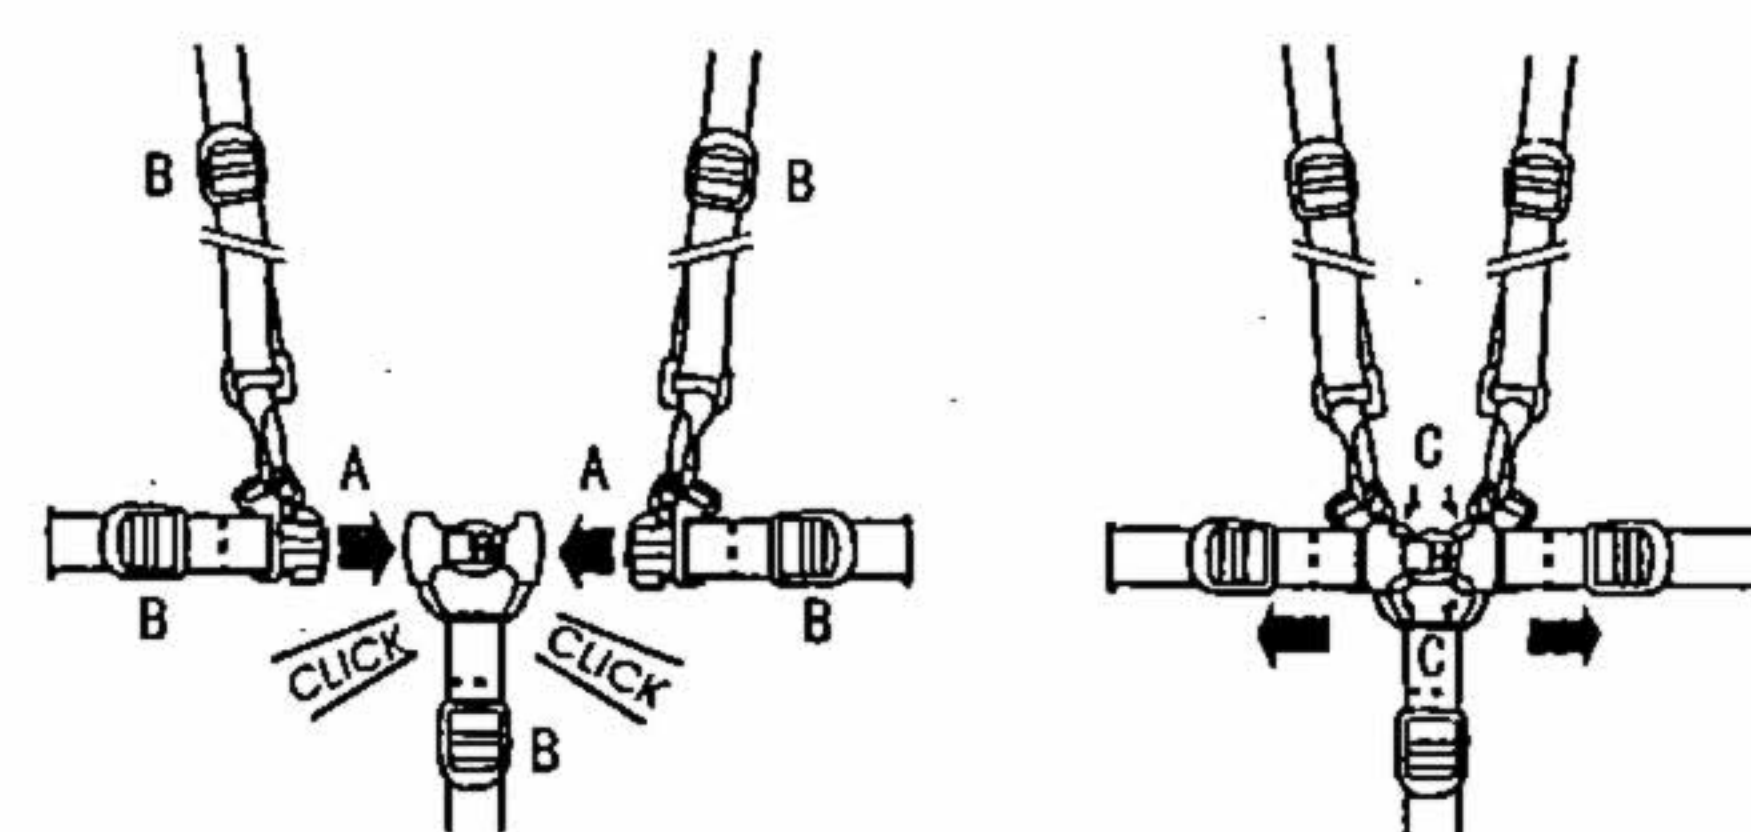

1. Release the hook, hold the handle and pull upwards.

2. Press the button down, open the stroller.

3. Insert 2 sets of front wheels and make stable. When the wheel fork is upturned, it can be run in one direction otherwise, it can be run around.

4. Place the canopy clip-joint on the marked position and push down to make the nipple enter the hole.

5. Step on the brake of the back wheels and lock the stroller.

6. To fit harness:
A Insert both fasteners securely into clasp.
B Adjust strap lengths by sliding buckles. Belt and harness should be snug.
 To release harness:
C Squeeze fastener prongs and pull apart.

7. (1) Use the thumb to press the top plastic piece.
 (2) Use the forefinger to withstand plastic piece on the below and use two fingers to adjust it.
 First: Sit. Second: half-lie Third: Lie

8. Press the button let kids put their feet.

9. Put ① down & press ② up at the same time to close the stroller.

10. Draw up the handle bar, it can be foldable and fold the hook.

Dream On Me, Inc.
 1532 S Washington Ave
 Piscataway Township
 NJ 08854
 TEL: 732-752-7220
 Customer Care: +1 (732) 366-1788
Model #448