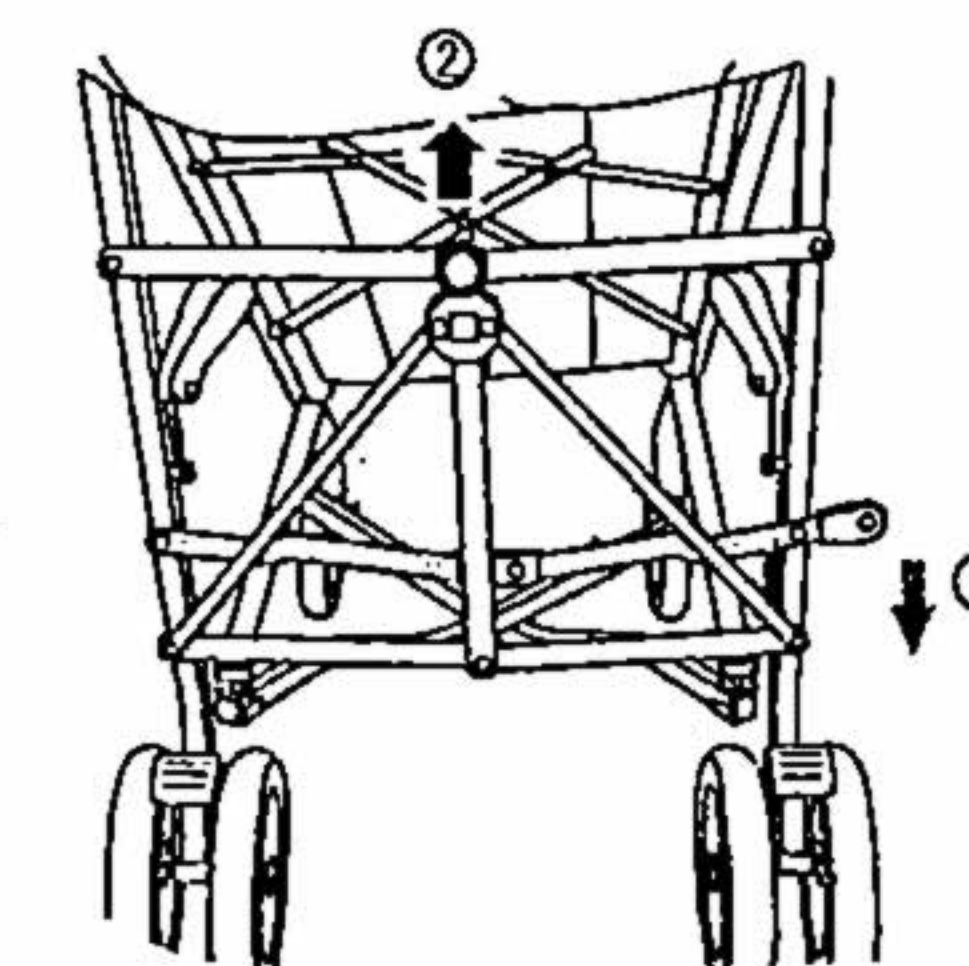

1. Release the hook, hold the handle and pull upwards.

2. Press the button down, open the stroller.

3. Insert 2 sets of front wheels and make stable. When the wheel fork is upturned, it can be run in one direction otherwise, it can be run around.

4. Place the canopy clip-joint on the marked position and push down to make the nipple enter the hole.

5. Step on the brake of the back wheels and lock the stroller.

6. To fit harness:
A Insert both fasteners securely into clasp.
B Adjust strap lengths by sliding buckles. Belt and harness should be snug.
 To release harness:
C Squeeze fastener prongs and pull apart.

7. (1) Use the thumb to press the top plastic piece.
 (2) Use the forefinger to withstand plastic piece on the below and use two fingers to adjust it.
 First: Sit. Second: half-lie Third: Lie

8. Press the button let kids put their feet.

9. Put ① down & press ② up at the same time to close the stroller.

10. Draw up the handle bar, it can be foldable and fold the hook.

Dream On Me, Inc.
 1532 S Washington Ave
 Piscataway Township
 NJ 08854
 TEL: 732-752-7220
 Customer Care: +1 (732) 366-1788
Model #448