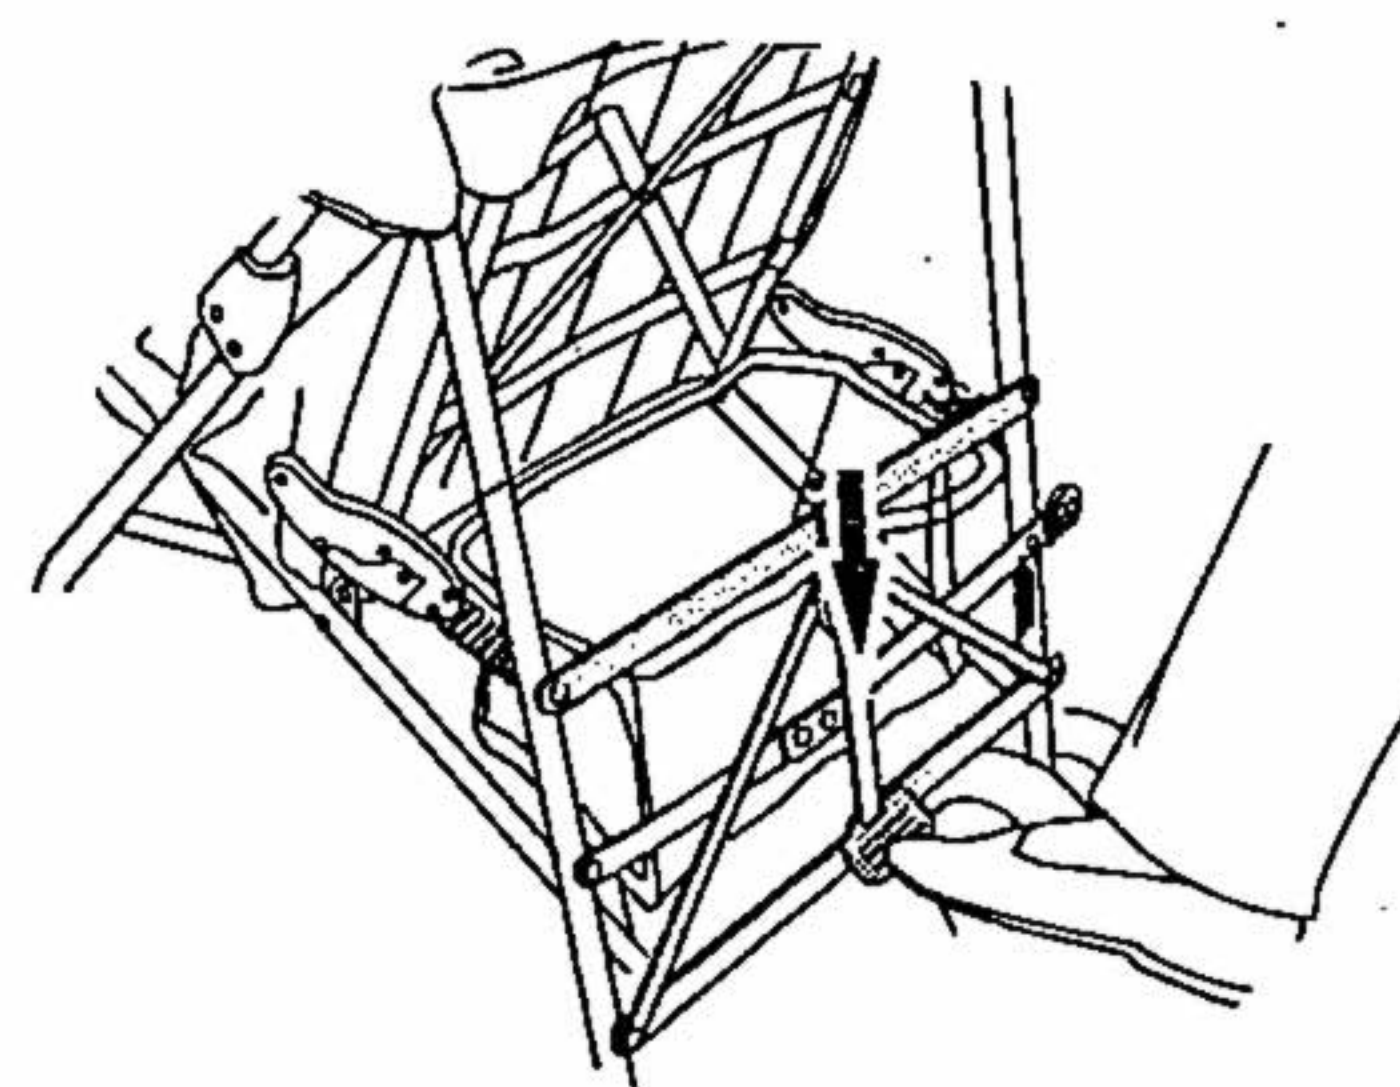

1. Release the hook, hold the handle and pull upwards.

2. Press the button down, open the stroller.

3. Insert 2 sets of front wheels and make stable. When the wheel fork is upturned, it can be run in one direction otherwise, it can be run around.

4. Place the canopy clip-joint on the marked position and push down to make the nipple enter the hole.

5. Step on the brake of the back wheels and lock the stroller.

6. To fit harness:
A Insert both fasteners securely into clasp.
B Adjust strap lengths by sliding buckles. Belt and harness should be snug.
 To release harness:
C Squeeze fastener prongs and pull apart.

7. (1) Use the thumb to press the top plastic piece.
 (2) Use the forefinger to withstand plastic piece on the below and use two fingers to adjust it.
 First: Sit. Second: half-lie Third: Lie

8. Press the button let kids put their feet.

9. Put ① down & press ② up at the same time to close the stroller.

10. Draw up the handle bar, it can be foldable and fold the hook.

Dream On Me, Inc.
 1532 S Washington Ave
 Piscataway Township
 NJ 08854
 TEL: 732-752-7220
 Customer Care: +1 (732) 366-1788
Model #448