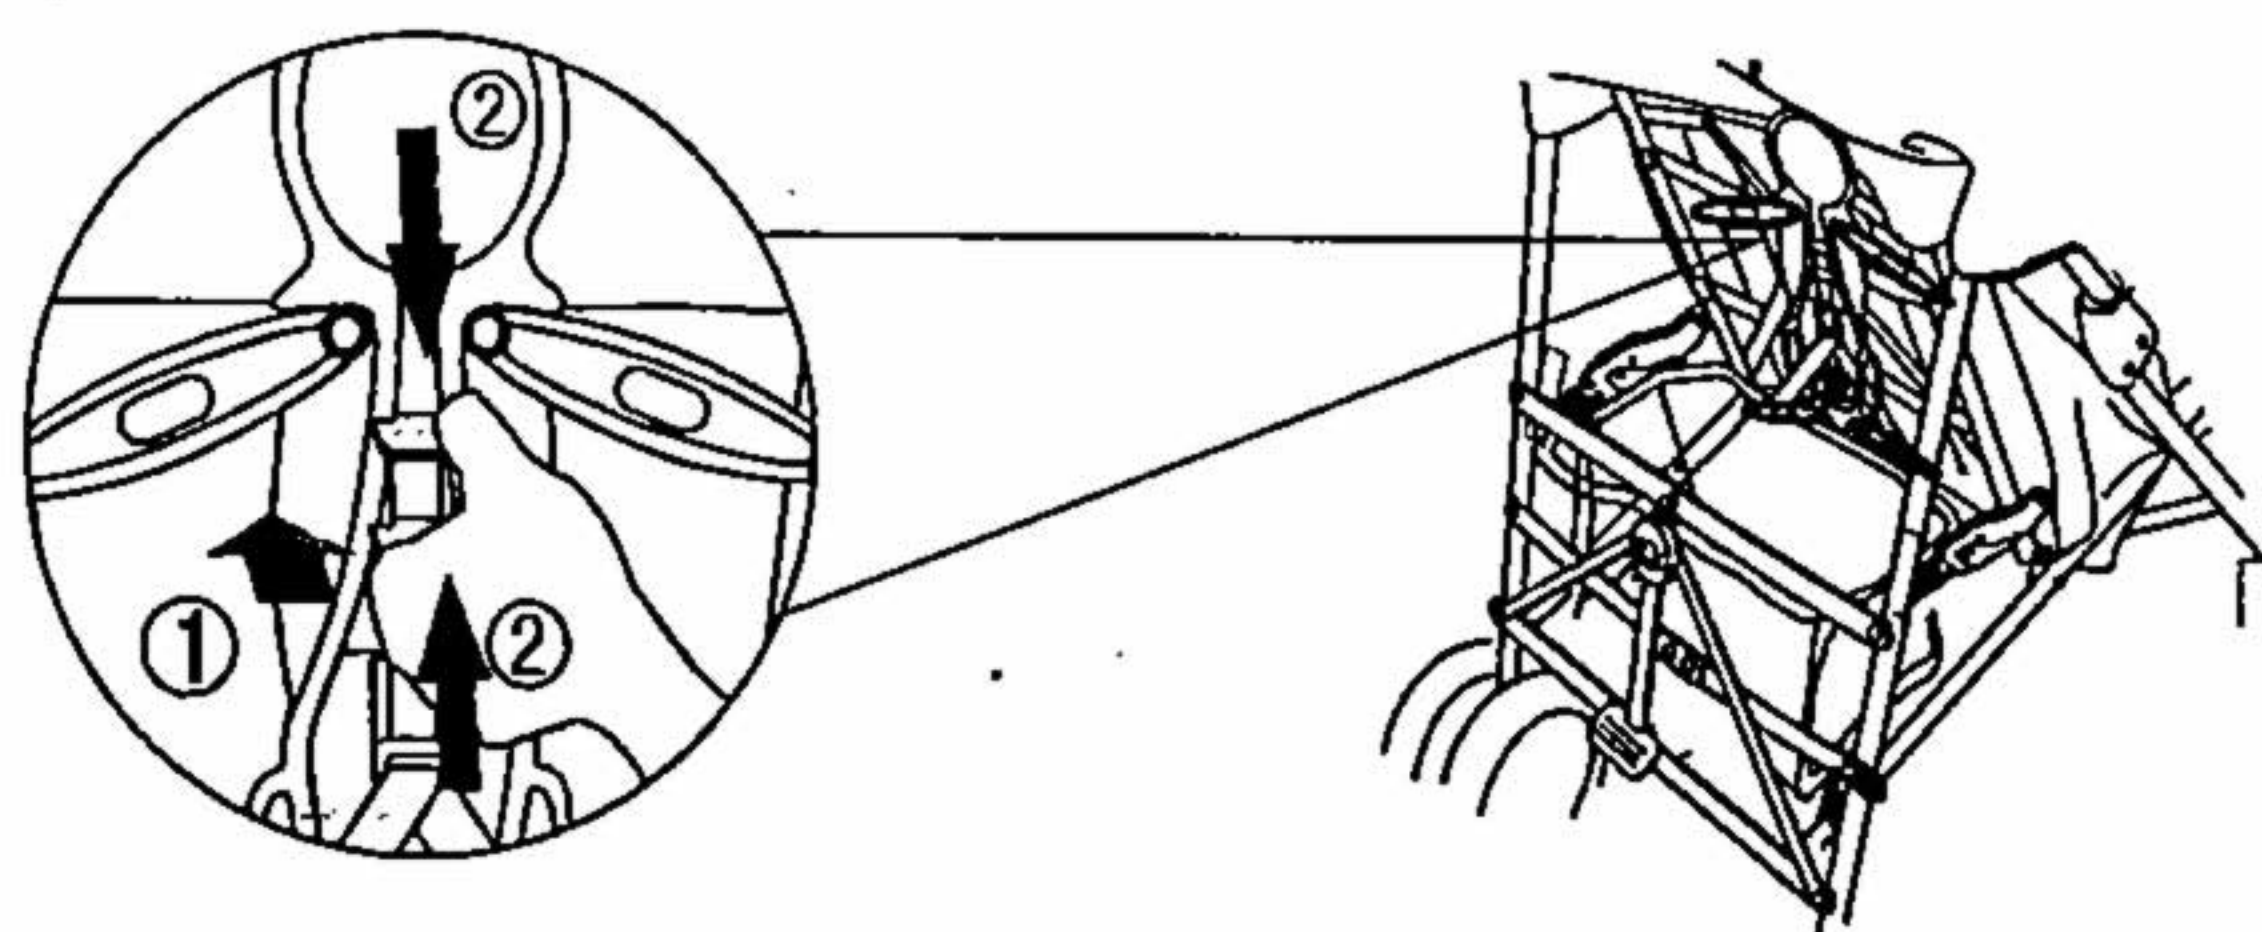

1. Release the hook, hold the handle and pull upwards.

2. Press the button down, open the stroller.

3. Insert 2 sets of front wheels and make stable. When the wheel fork is upturned, it can be run in one direction otherwise, it can be run around.

4. Place the canopy clip-joint on the marked position and push down to make the nipple enter the hole.

5. Step on the brake of the back wheels and lock the stroller.

6. To fit harness:
A Insert both fasteners securely into clasp.
B Adjust strap lengths by sliding buckles. Belt and harness should be snug.
 To release harness:
C Squeeze fastener prongs and pull apart.

7. (1) Use the thumb to press the top plastic piece.
 (2) Use the forefinger to withstand plastic piece on the below and use two fingers to adjust it.
 First: Sit. Second: half-lie Third: Lie

8. Press the button let kids put their feet.

9. Put ① down & press ② up at the same time to close the stroller.

10. Draw up the handle bar, it can be foldable and fold the hook.

Dream On Me, Inc.
 1532 S Washington Ave
 Piscataway Township
 NJ 08854
 TEL: 732-752-7220
 Customer Care: +1 (732) 366-1788
Model #448