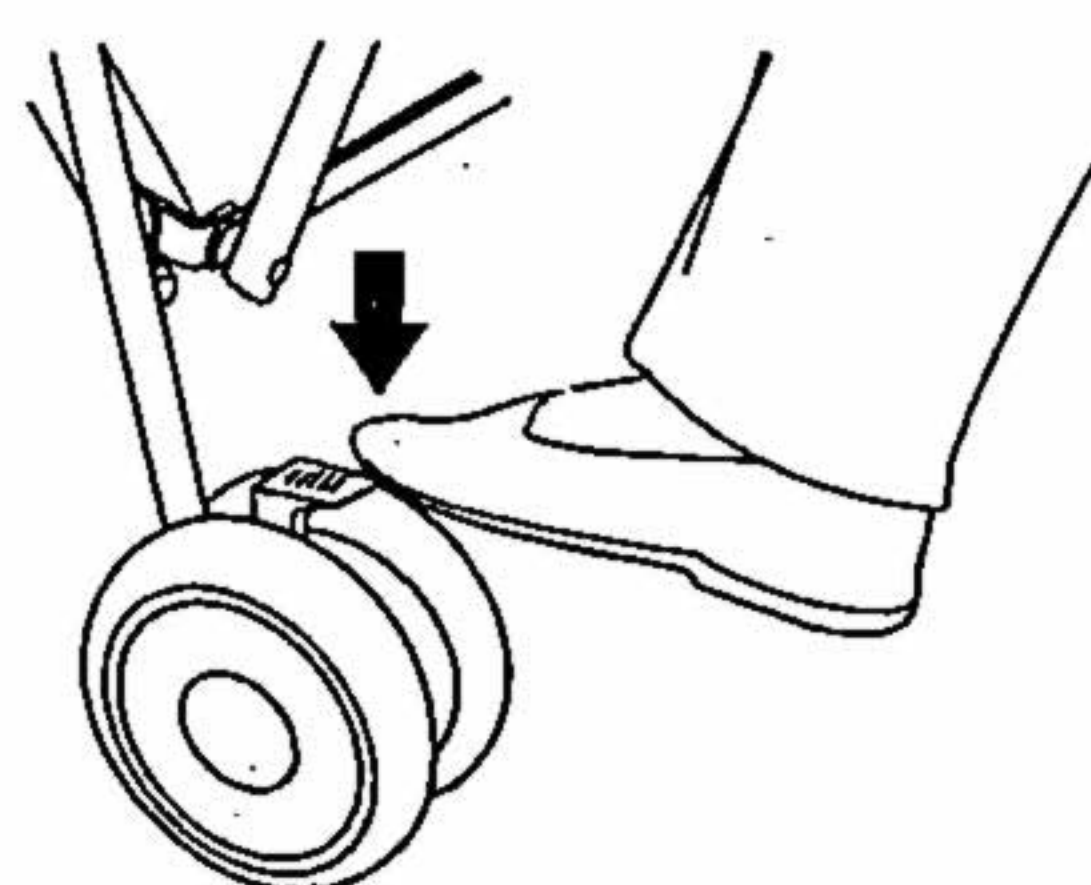

1. Release the hook, hold the handle and pull upwards.

2. Press the button down, open the stroller.

3. Insert 2 sets of front wheels and make stable. When the wheel fork is upturned, it can be run in one direction otherwise, it can be run around.

4. Place the canopy clip-joint on the marked position and push down to make the nipple enter the hole.

5. Step on the brake of the back wheels and lock the stroller.

6. To fit harness:
A Insert both fasteners securely into clasp.
B Adjust strap lengths by sliding buckles. Belt and harness should be snug.
 To release harness:
C Squeeze fastener prongs and pull apart.

7. (1) Use the thumb to press the top plastic piece.
 (2) Use the forefinger to withstand plastic piece on the below and use two fingers to adjust it.
 First: Sit. Second: half-lie Third: Lie

8. Press the button let kids put their feet.

9. Put ① down & press ② up at the same time to close the stroller.

10. Draw up the handle bar, it can be foldable and fold the hook.

Dream On Me, Inc.
 1532 S Washington Ave
 Piscataway Township
 NJ 08854
 TEL: 732-752-7220
 Customer Care: +1 (732) 366-1788
Model #448