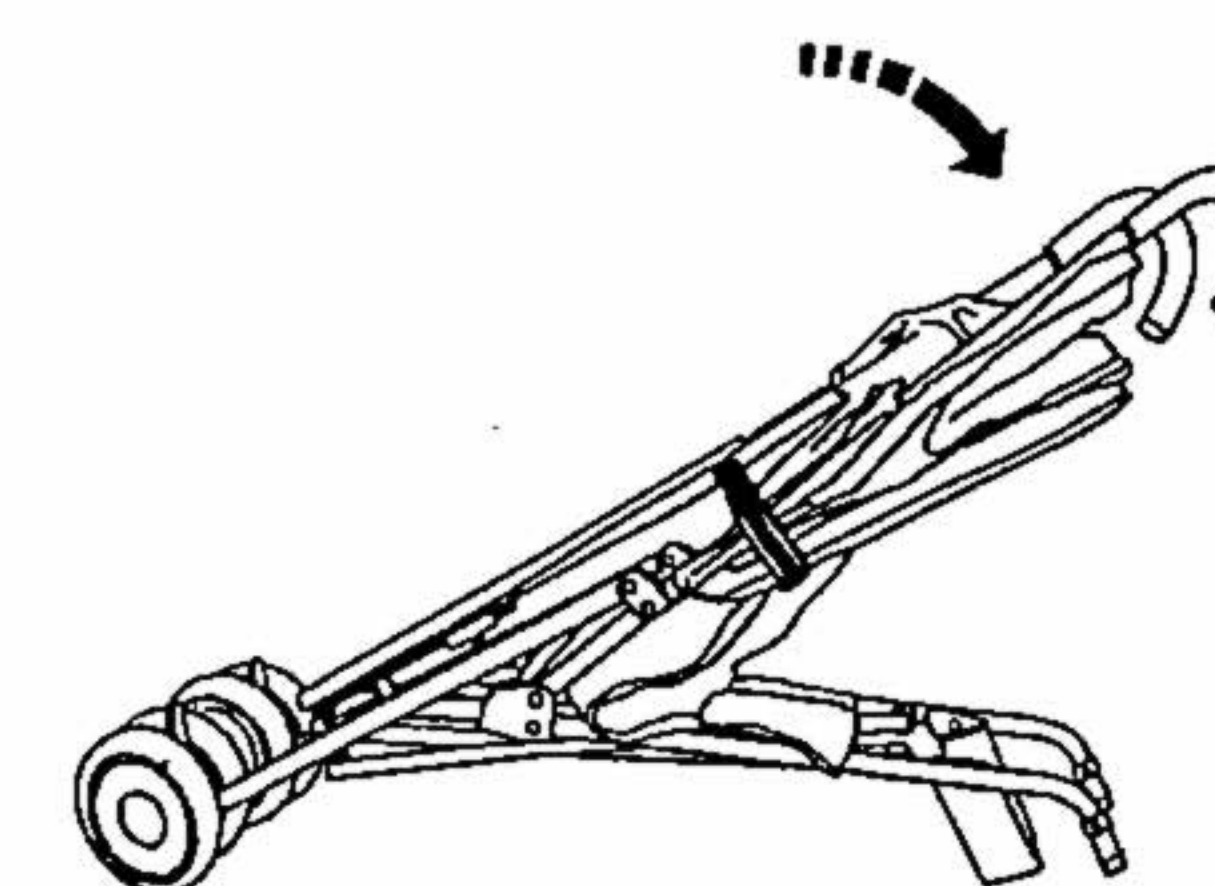

10. Draw up the handle bar, it can be foldable and fold the hook.

Dream On Me, Inc.
1532 S Washington Ave
Piscataway Township
NJ 08854
TEL: 732-752-7220
Customer Care: +1 (732) 366-1788
Model #448

! WARNINGS: never leave child unattended, always keep child in view when in use.

! WARNING Avoid serious injury from falling or sliding out. Always use seat belt.

- The parcels or accessory items, or both, placed on the unit may cause the unit to become unstable.
- The excessive weight may cause a hazardous unstable condition to exist.
- The maximum weight 33 pound.
- The maximum weight 5 pound of the storage basket.
- The maximum weight 2 pound of the canopy basket.
- Do not use stroller near open fire, exposed flame or heaters.
- Do not use stroller if any screws, nuts or bolts are missing or any compartment is damaged.
- Do not wash, if get the urine stain, blood stain, ink stain ... on the stroller, pls clear it by detergent.