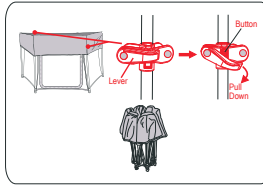

How to fold the play yard with the canopy

1. Press down the canopy from the top.

3

Maintenance and care

WARNING

4

www.dreamonme.com

Follow us on
@dreamonmeinc @dreamonmeinc
to get your nursery featured on our social media.